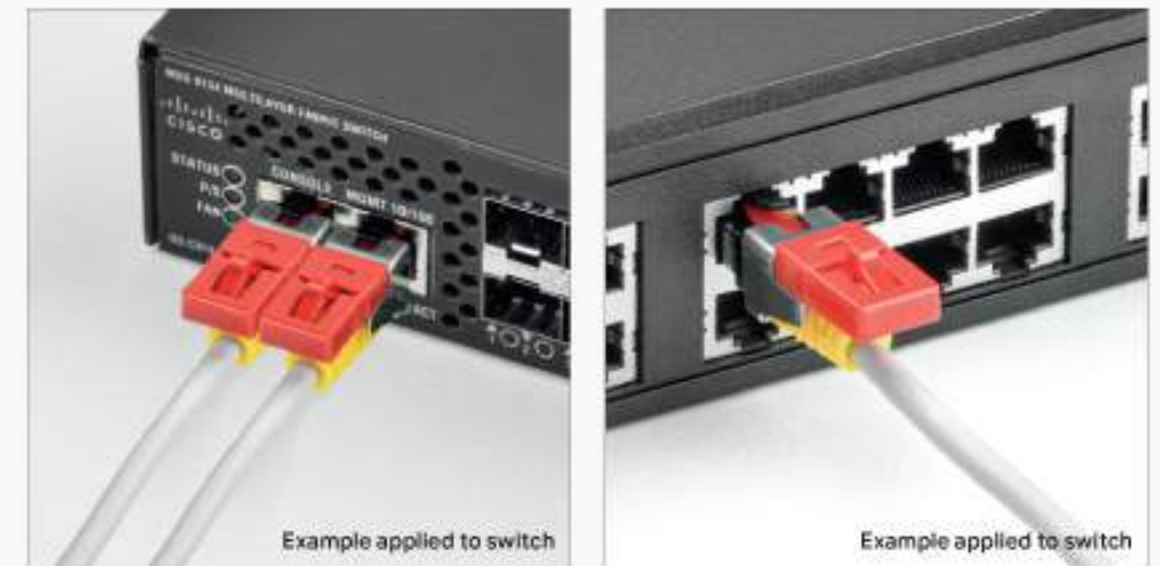

CSK-PC01
12.4 X 4.6 X 10.0mm | 1.0g

Blocks unused USB(USB type A) port **permanently** to prevent unauthorized device access. It cannot be released once inserted into the USB port.

HDMI Cable Grip

HCG01
Cable Holder | 13.7 X 18.4 X 18.6mm | 2.5g
Strap | 8.8 X 5.2 X 105.3mm | 2.0g

Locks the HDMI cable in broadcast, on-set, and PC environments to prevent vibration or accidental dislodgement.

LAN Cable Grip

NCG01
13.7 X 13.2 X 40.0mm | 4.5g

Prevents accidental separation of LAN cable (Ethernet RJ45) from the network device. Can be released without a key.