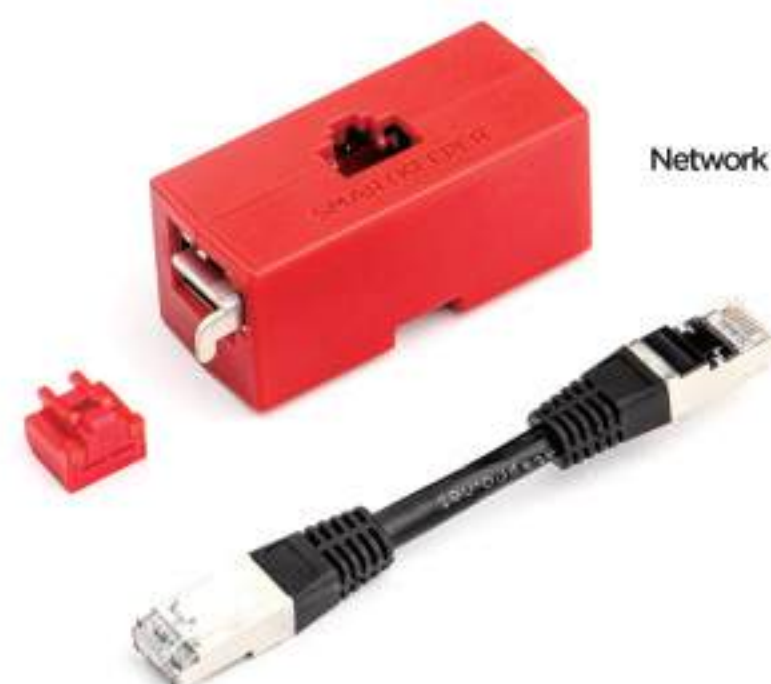

Tethers multiple LAN cables(connectors) to Ethernet RJ45 ports to prevent unauthorized access. Applied as a module unit without unplugging the cables and lock it with two USB Port Lock. It can be released by same patterned **Universal Lock Key 3**.
(available in 4, 8, or 12 port configuration)

Example applied to back panel of PC

Example applied to switch

Example applied to switch

Example applied to back panel of PC

Example applied to hub

Example applied to switch

LAN Cable Link Lock & Dedicated Cable

CSK-NIP01 | CSK-NIP-CA01
 LAN Cable Link Lock | 22.0 X 22.0 X 120.0mm | 25.0g
 Dedicated Cable | 10.0mm X 2M | 63.0g

LAN Cable Link Lock is a network cable connector that enables communication only when pattern matching.

Dedicated Cable is used. Physically distinguish between different networks. Use LAN Cable Link Lock with LAN Cable Lock Plus to create a secure network environment.

Secure LAN Cable Coupler

CSK-NCC10
 53.2 X 24.4 X 23.6mm | 25g