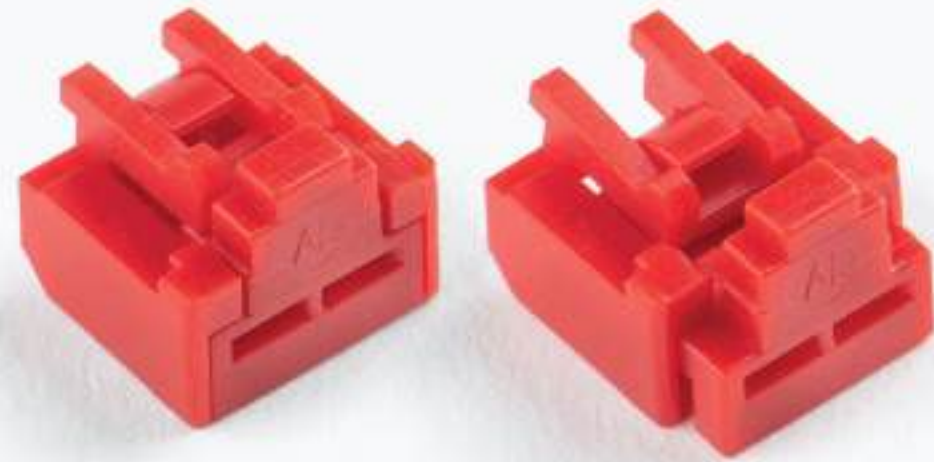

Example applied to laptop

Example applied to front panel of PC

Secure Connector

CSK-SC10
16.2 X 16.0 X 40.9mm | 10.0g

Secure Connector is used to read the Secure Drive and to block access to the USB Ports. It can be released by same patterned **Universal Lock Key 3**.

Example of Secure Drive and Secure Connector

Example applied to front panel of PC

Ethernet RJ45

Network Port Lock Plus

CSK-NL11
11.7 X 9.6 X 11.5mm | 0.7g

Blocks unused Ethernet RJ45 port to prevent unauthorized access. It can be released by same patterned **Universal Lock Key 3**.

Ethernet RJ45 Connector

LAN Cable Lock Plus

CSK-NC11
13.7 X 15.1 X 27.0mm | 4.9g

Tethers LAN cable to Ethernet RJ45 port physically to prevent unauthorized access into the port by unplugging the cable. It can be released by same patterned **Universal Lock Key 3**.