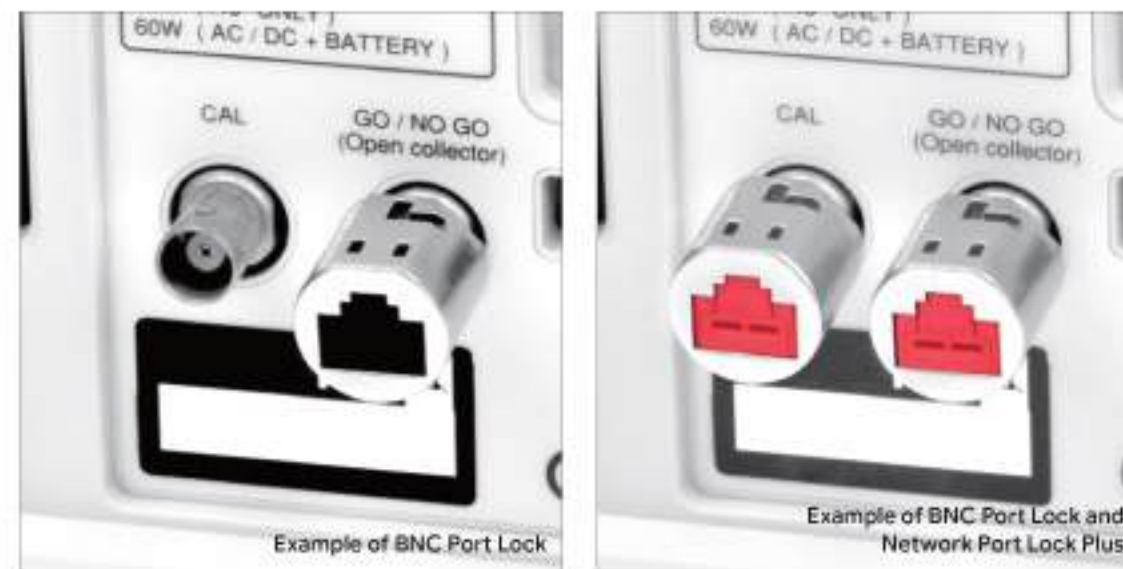

DisplayPort Lock

CSK-DLD10
16.0 X 4.7 X 8.6mm | 0.3g

Blocks unused DP (DisplayPort) to prevent unauthorized access. It can be released by same patterned **Universal Lock Key 3**.

Lock by
Network Port Lock Plus

BNC Port Lock

CSK-BNL10
Ø18 X 17.0 X 18.0mm | 17.5g

Prevents and delays external intrusion by physically blocking BNC ports such as measuring instruments, broad casting equipment, and communications equipment from being arbitrarily used. It can be released by same patterned **Universal Lock Key 3**.

Lock by
Network Port Lock Plus

RF Module Lock (Type N/M)

CSK-RM10
Ø20.9 X 14.8 X 28.0mm | 5.0g

Prevents and delays external intrusion by physically blocking RF Modules (N, M Type) such as measuring instruments, broadcasting equipment, and communications equipment from being arbitrarily used. It can be released by same patterned **Universal Lock Key 3**.