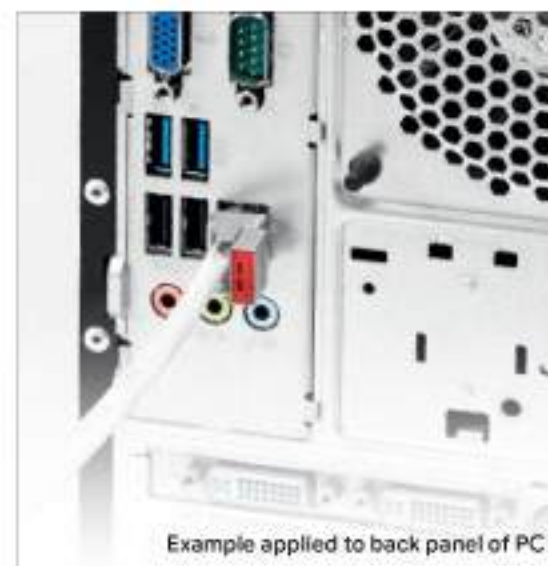

Tethers multiple LAN cables(connectors) to Ethernet RJ45 ports to prevent unauthorized access. Applied as a module unit without unplugging the cables and lock it with two USB Port Lock. It can be released by same patterned **Universal Lock Key 3**.
(available in 4, 8, or 12 port configuration)

Example applied to back panel of PC

Example applied to switch

Example applied to switch

Example applied to back panel of PC

Example applied to hub

Example applied to switch

LAN Cable Link Lock & Dedicated Cable