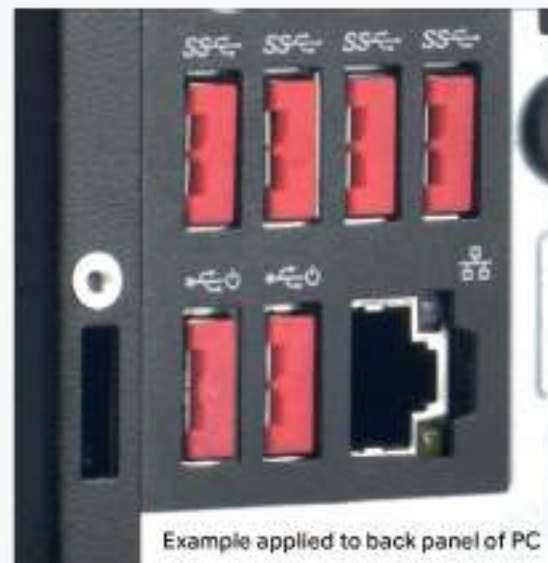

Example applied to laptop

Example applied to back panel of PC