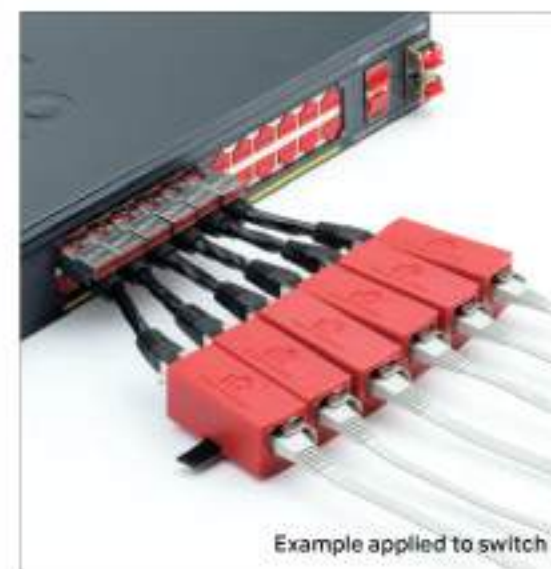

LAN Cable Link Lock & Dedicated Cable

CSK-NIP01 | CSK-NIP-CA01
LAN Cable Link Lock | 22.0 X 22.0 X 120.0mm | 25.0g
Dedicated Cable | 10.0mm X 2M | 63.0g

LAN Cable Link Lock is a network cable connector that enables communication only when pattern matching.

Dedicated Cable is used. Physically distinguish between different networks. Use LAN Cable Link Lock with LAN Cable Lock Plus to create a secure network environment.

Secure LAN Cable Coupler

CSK-NCC10
53.2 X 24.4 X 23.6mm | 25g

Prevents accidental separation of LAN cable (Ethernet RJ45) from the network device. It can be released by same patterned **Universal Lock Key 3**.

Fiber Optic Module Lock Plus

CSK-FO11
13.4 X 8.6 X 14.1mm | 3.0g

Blocks access to unauthorized equipment by inserting it into an unused SFP (Small form-factor pluggable) transceiver module of a network switch equipment. A product with enhanced security in the optical module lock. It can be released by same patterned **Universal Lock Key 3**.