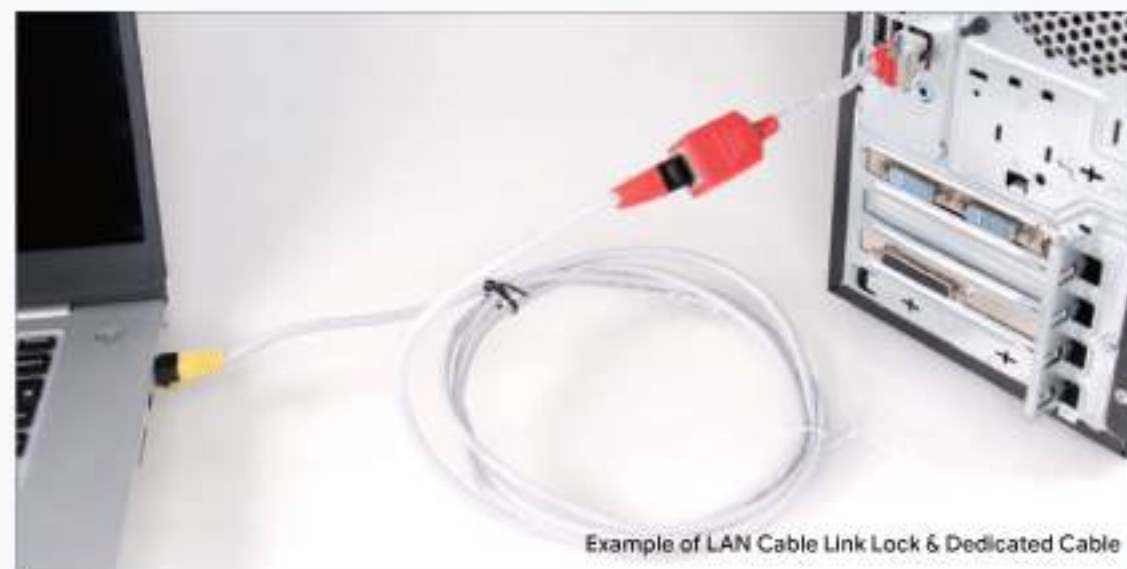

Tethers multiple LAN cables(connectors) to Ethernet RJ45 ports to prevent unauthorized access. Applied as a module unit without unplugging the cables and lock it with two USB Port Lock. It can be released by same patterned **Universal Lock Key 3**.
(available in 4, 8, or 12 port configuration)

Example applied to back panel of PC

Example applied to switch

Example applied to switch

Example applied to back panel of PC

Example applied to hub

Example applied to switch

LAN Cable Link Lock & Dedicated Cable

CSK-NIP01 | CSK-NIP-CA01
 LAN Cable Link Lock | 22.0 X 22.0 X 120.0mm | 25.0g
 Dedicated Cable | 10.0mm X 2M | 63.0g

LAN Cable Link Lock is a network cable connector that enables communication only when pattern matching.

Dedicated Cable is used. Physically distinguish between different networks. Use LAN Cable Link Lock with LAN Cable Lock Plus to create a secure network environment.

Secure LAN Cable Coupler

CSK-NCC10
 53.2 X 24.4 X 23.6mm | 25g