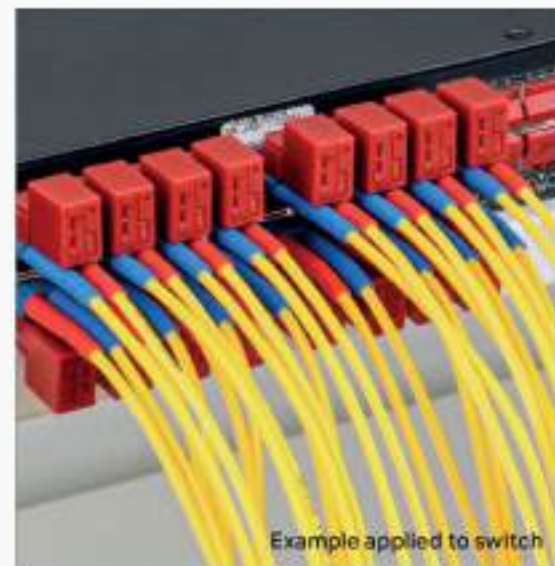

Prevents accidental separation of LAN cable (Ethernet RJ45) from the network device. It can be released by same patterned **Universal Lock Key 3**.

Fiber Optic Module Lock Plus

CSK-FO11
 13.4 X 8.6 X 14.1mm | 3.0g

Blocks access to unauthorized equipment by inserting it into an unused SFP (Small form-factor pluggable) transceiver module of a network switch equipment. A product with enhanced security in the optical module lock. It can be released by same patterned **Universal Lock Key 3**.

Fiber Optic LC Cable Lock Dual·Single

CSK-FOC10D | CSK-FOC10S

Fiber Optic LC Cable Lock Dual | 11.8 X 16.2 X 27.2 mm | 3.5g

Fiber Optic LC Cable Lock Single | 11.6 X 16.2 X 27.2 mm | 3.5g

Locks a single or dual type LC fiber optic cable to a port, prevents it from being pulled out by vibration or other forces, and can be installed without removing a cable from the port. It can be released by same patterned **Universal Lock Key 3**.