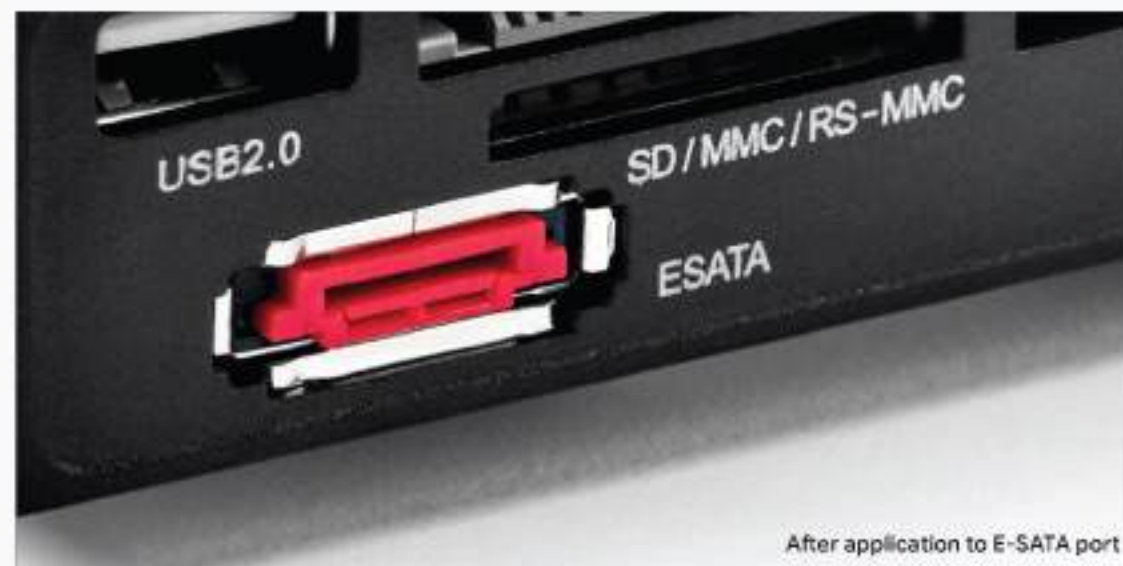

ODD Lock

CSK-OL10
28.2 X 3.9 X 26.6mm | 4.1g

Restricts the use of optical (DVD/CD-ROM) drives. It can be released by same patterned **Universal Lock Key 3**.

HDMI Port Lock

CSK-HMD10
13.9 X 4.5 X 7.0mm | 0.3g

Blocks unused HDMI (High-Definition Multimedia Interface) port to prevent unauthorized access. It can be released by same patterned **Universal Lock Key 3**.

After application to E-SATA port

Locking pin of ODD Lock