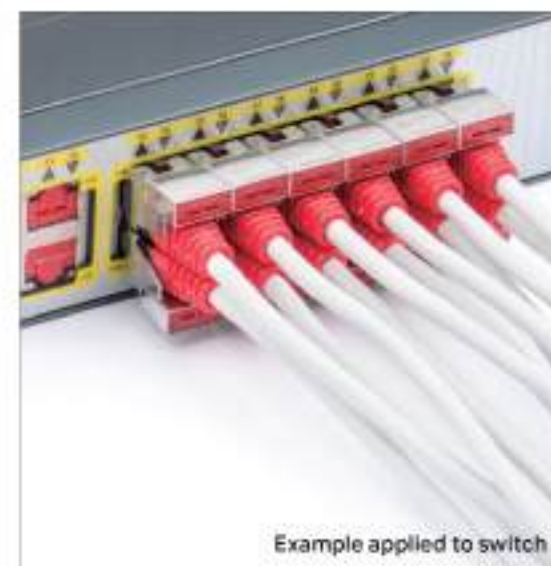

Ethernet RJ45 Connector

LAN Cable Lock Plus

CSK-NC11
13.7 X 15.1 X 27.0mm | 4.9g

Tethers LAN cable to Ethernet RJ45 port physically to prevent unauthorized access into the port by unplugging the cable. It can be released by same patterned **Universal Lock Key 3**.

Lock by USB Port Lock

Ethernet RJ45 Connector

Network Module Lock 4P·8P·12P

CSK-NM10/P4 | CSK-NM10/P8 | CSK-NM10/P12

4P | 57.6 X 20.7 X 20.0mm | 13.6g
8P | 59.7 X 39.0 X 30.0mm | 26.0g
12P | 87.7 X 39.0 X 30.0mm | 35.1g

Tethers multiple LAN cables(connectors) to Ethernet RJ45 ports to prevent unauthorized access. Applied as a module unit without unplugging the cables and lock it with two USB Port Lock. It can be released by same patterned **Universal Lock Key 3**.
(available in 4, 8, or 12 port configuration)

Example applied to back panel of PC

Example applied to switch

Example applied to switch

Example applied to back panel of PC

Example applied to hub

Example applied to switch

LAN Cable Link Lock & Dedicated Cable